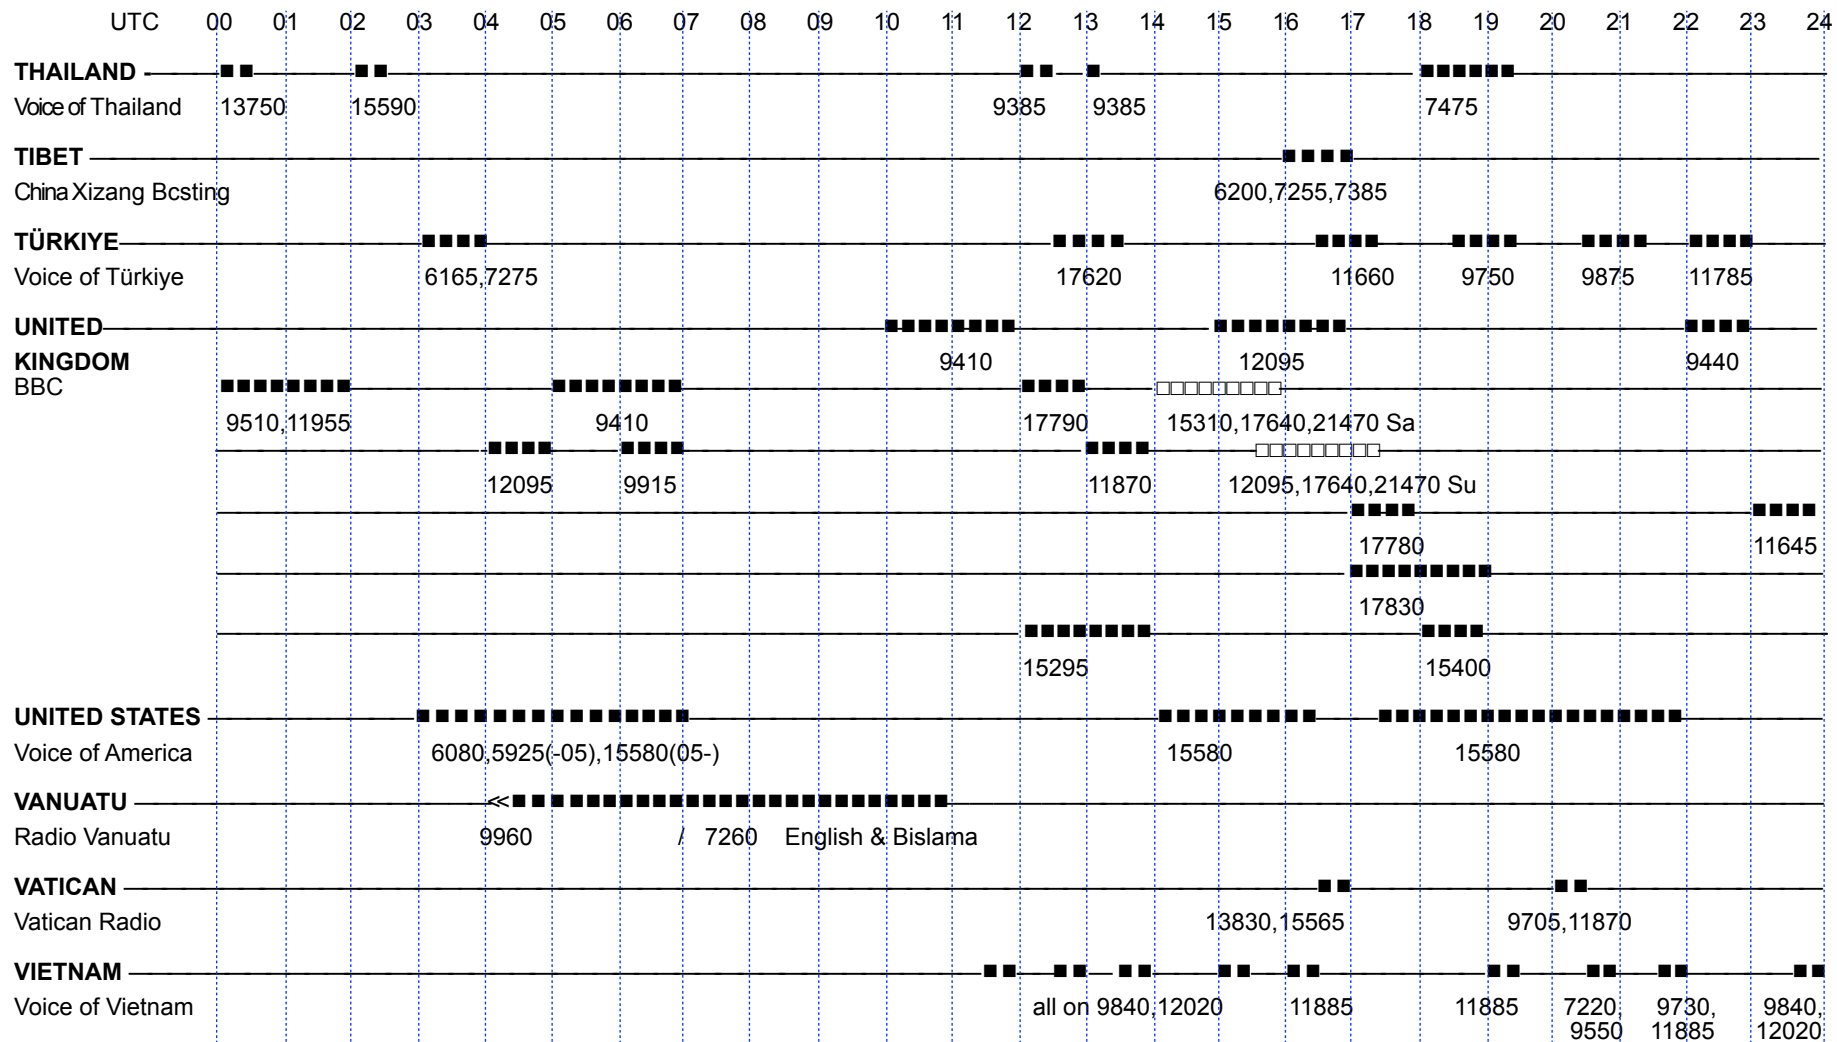

World English Survey

JULY 2024

by the Ontario DX Association. Editor: Harold Sellers, dixerharold@gmail.com

■ ■ ■ = daily □ □ □ = non-daily, days as listed / = time of frequency switch