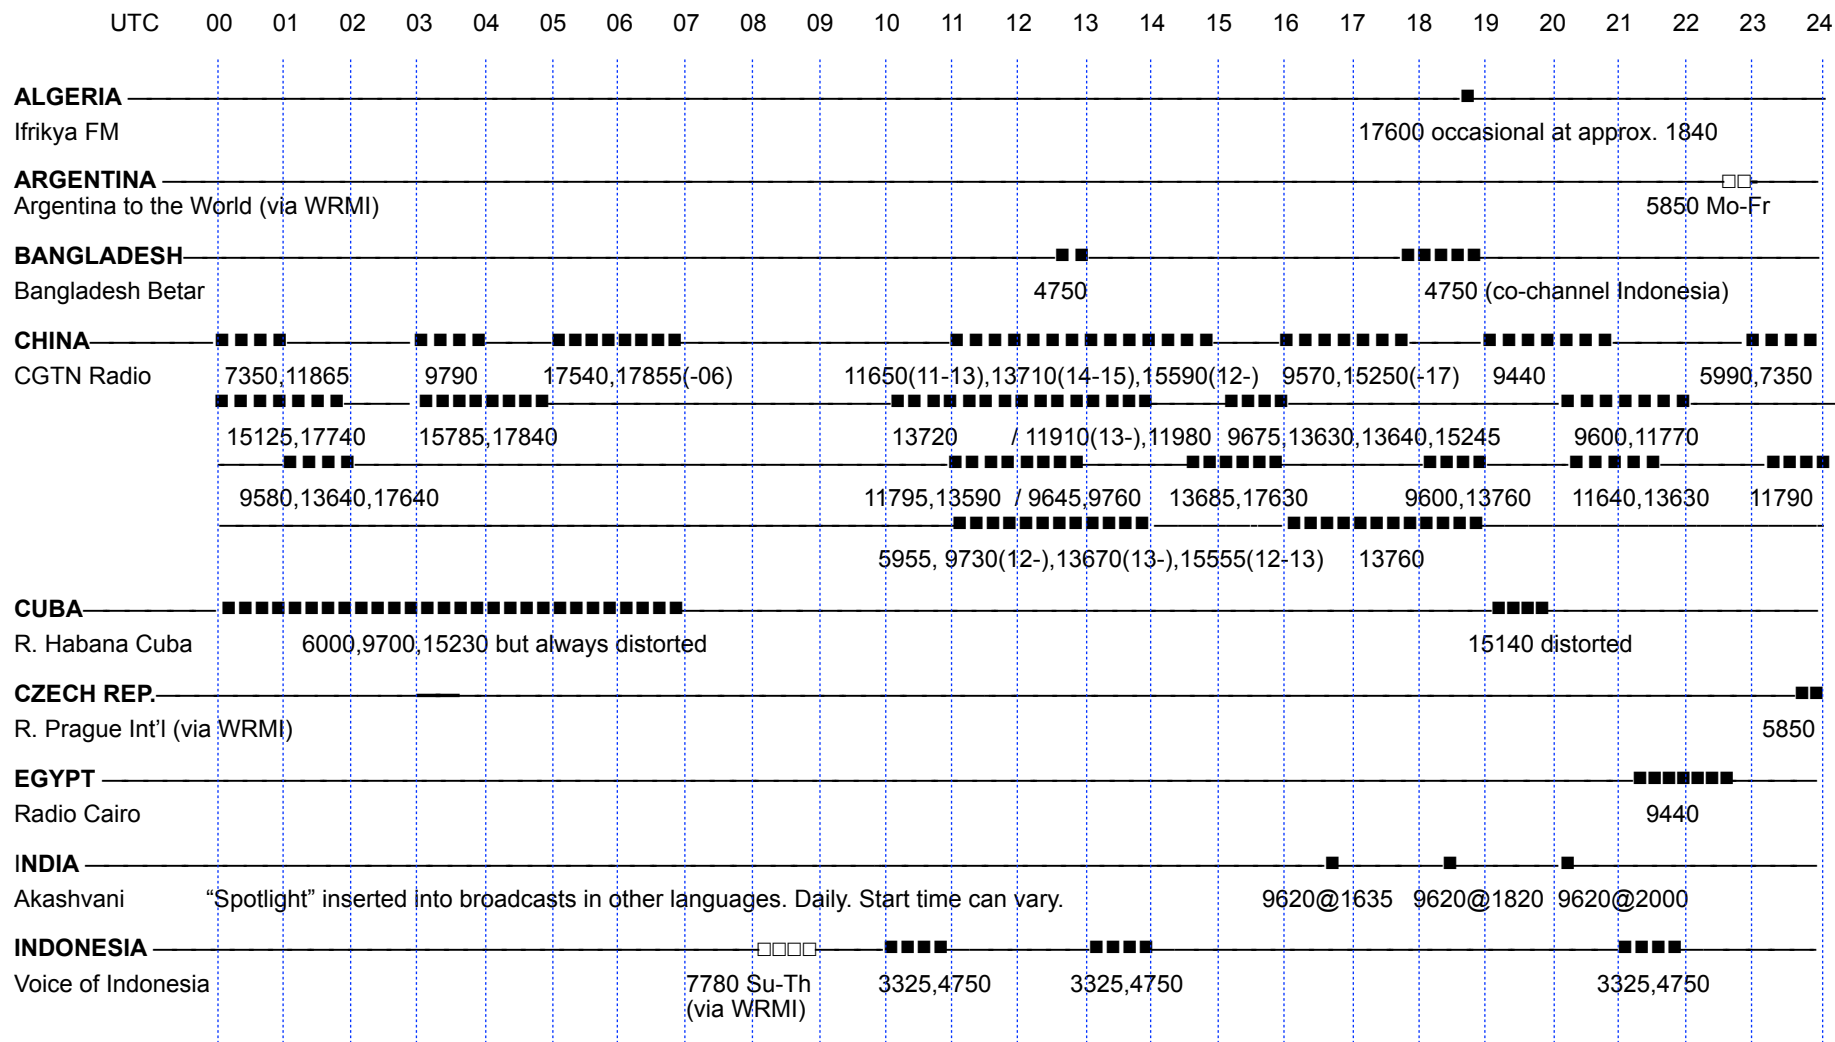

World English Survey

JULY 2024

by the Ontario DX Association. Editor: Harold Sellers, dixerharold@gmail.com

■ ■ ■ = daily □ □ □ = non-daily, days as listed / = time of frequency switch