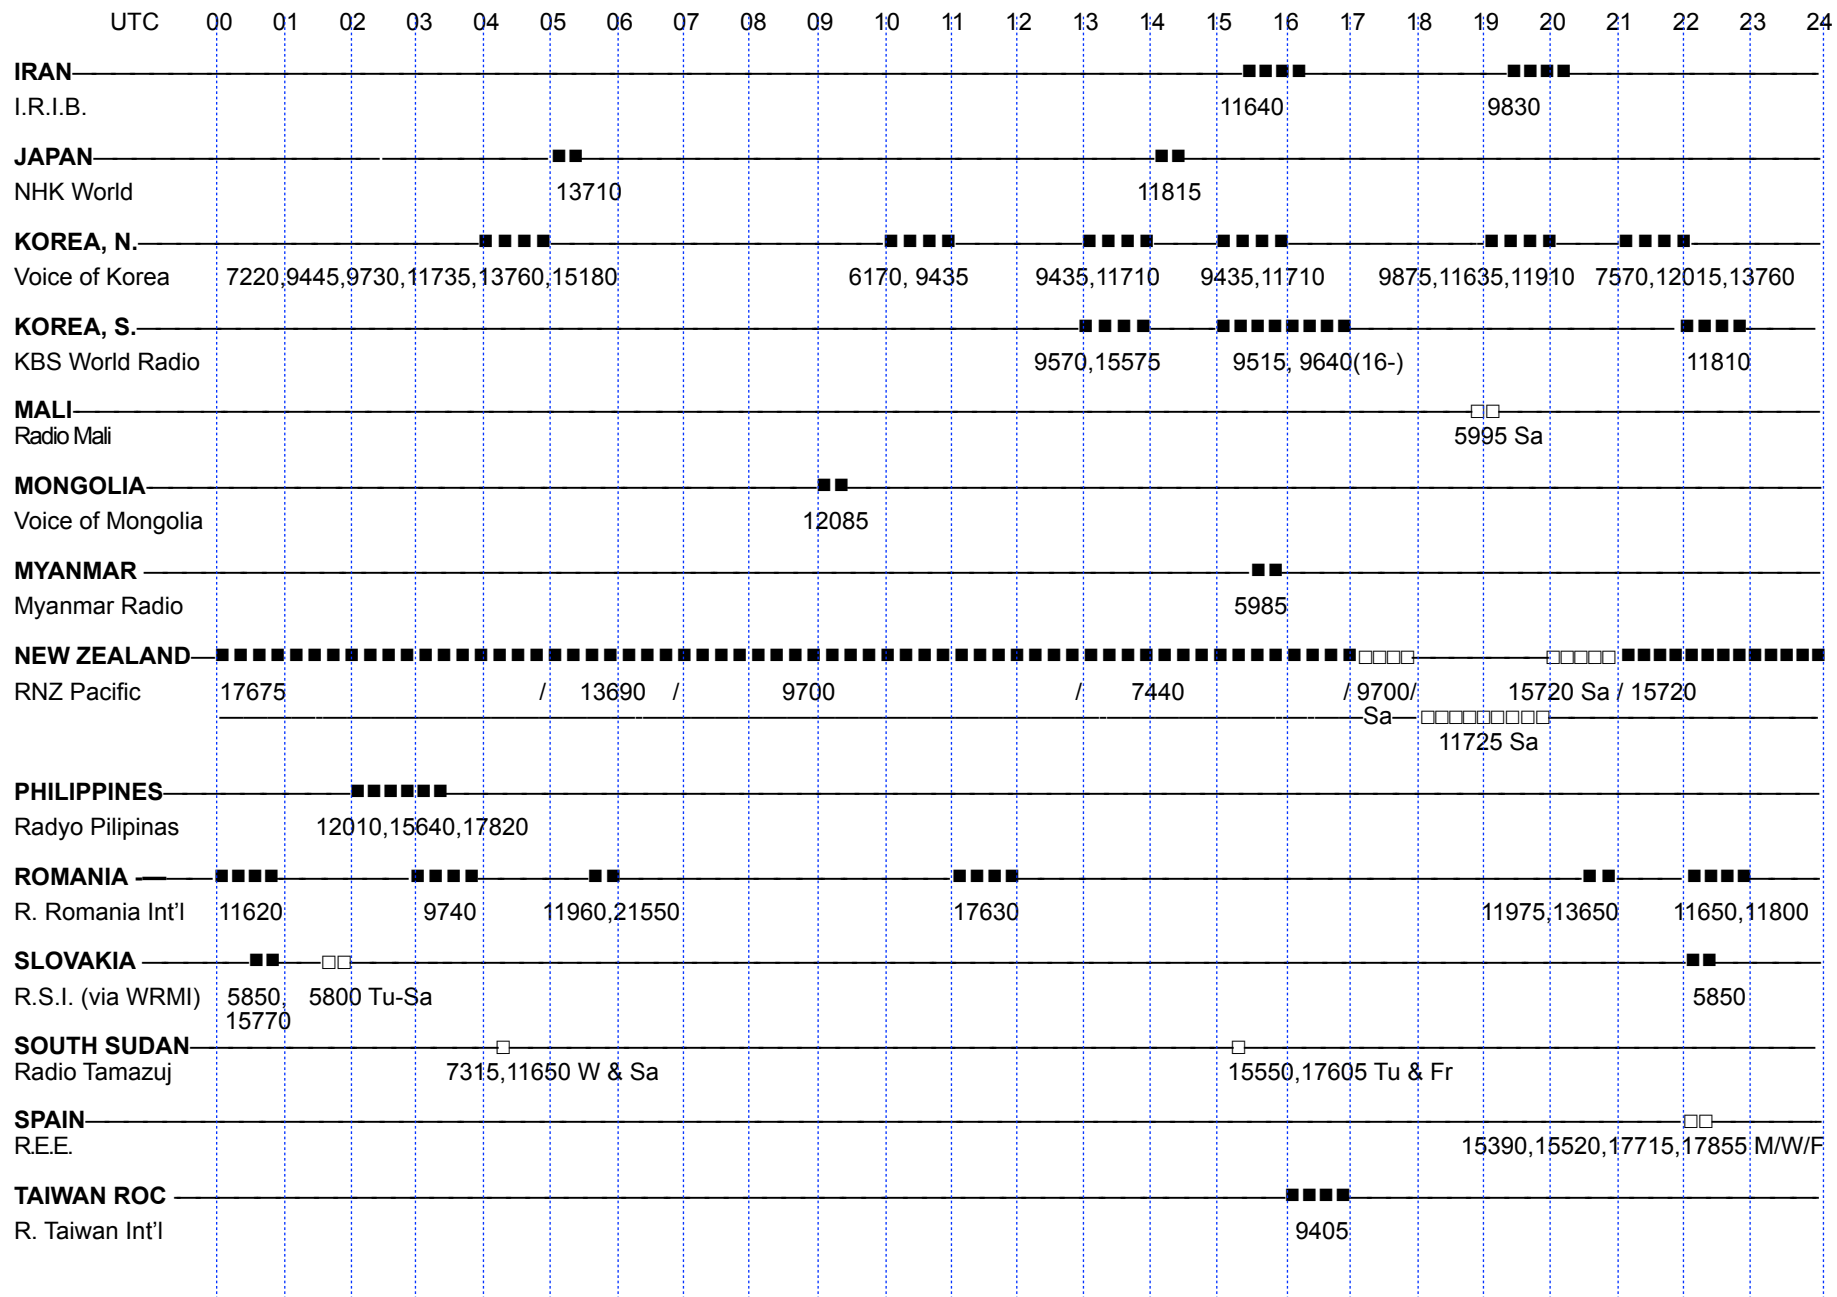

World English Survey

JULY 2024

by the Ontario DX Association. Editor: Harold Sellers, dixerharold@gmail.com

■ ■ ■ = daily □ □ □ = non-daily, days as listed / = time of frequency switch